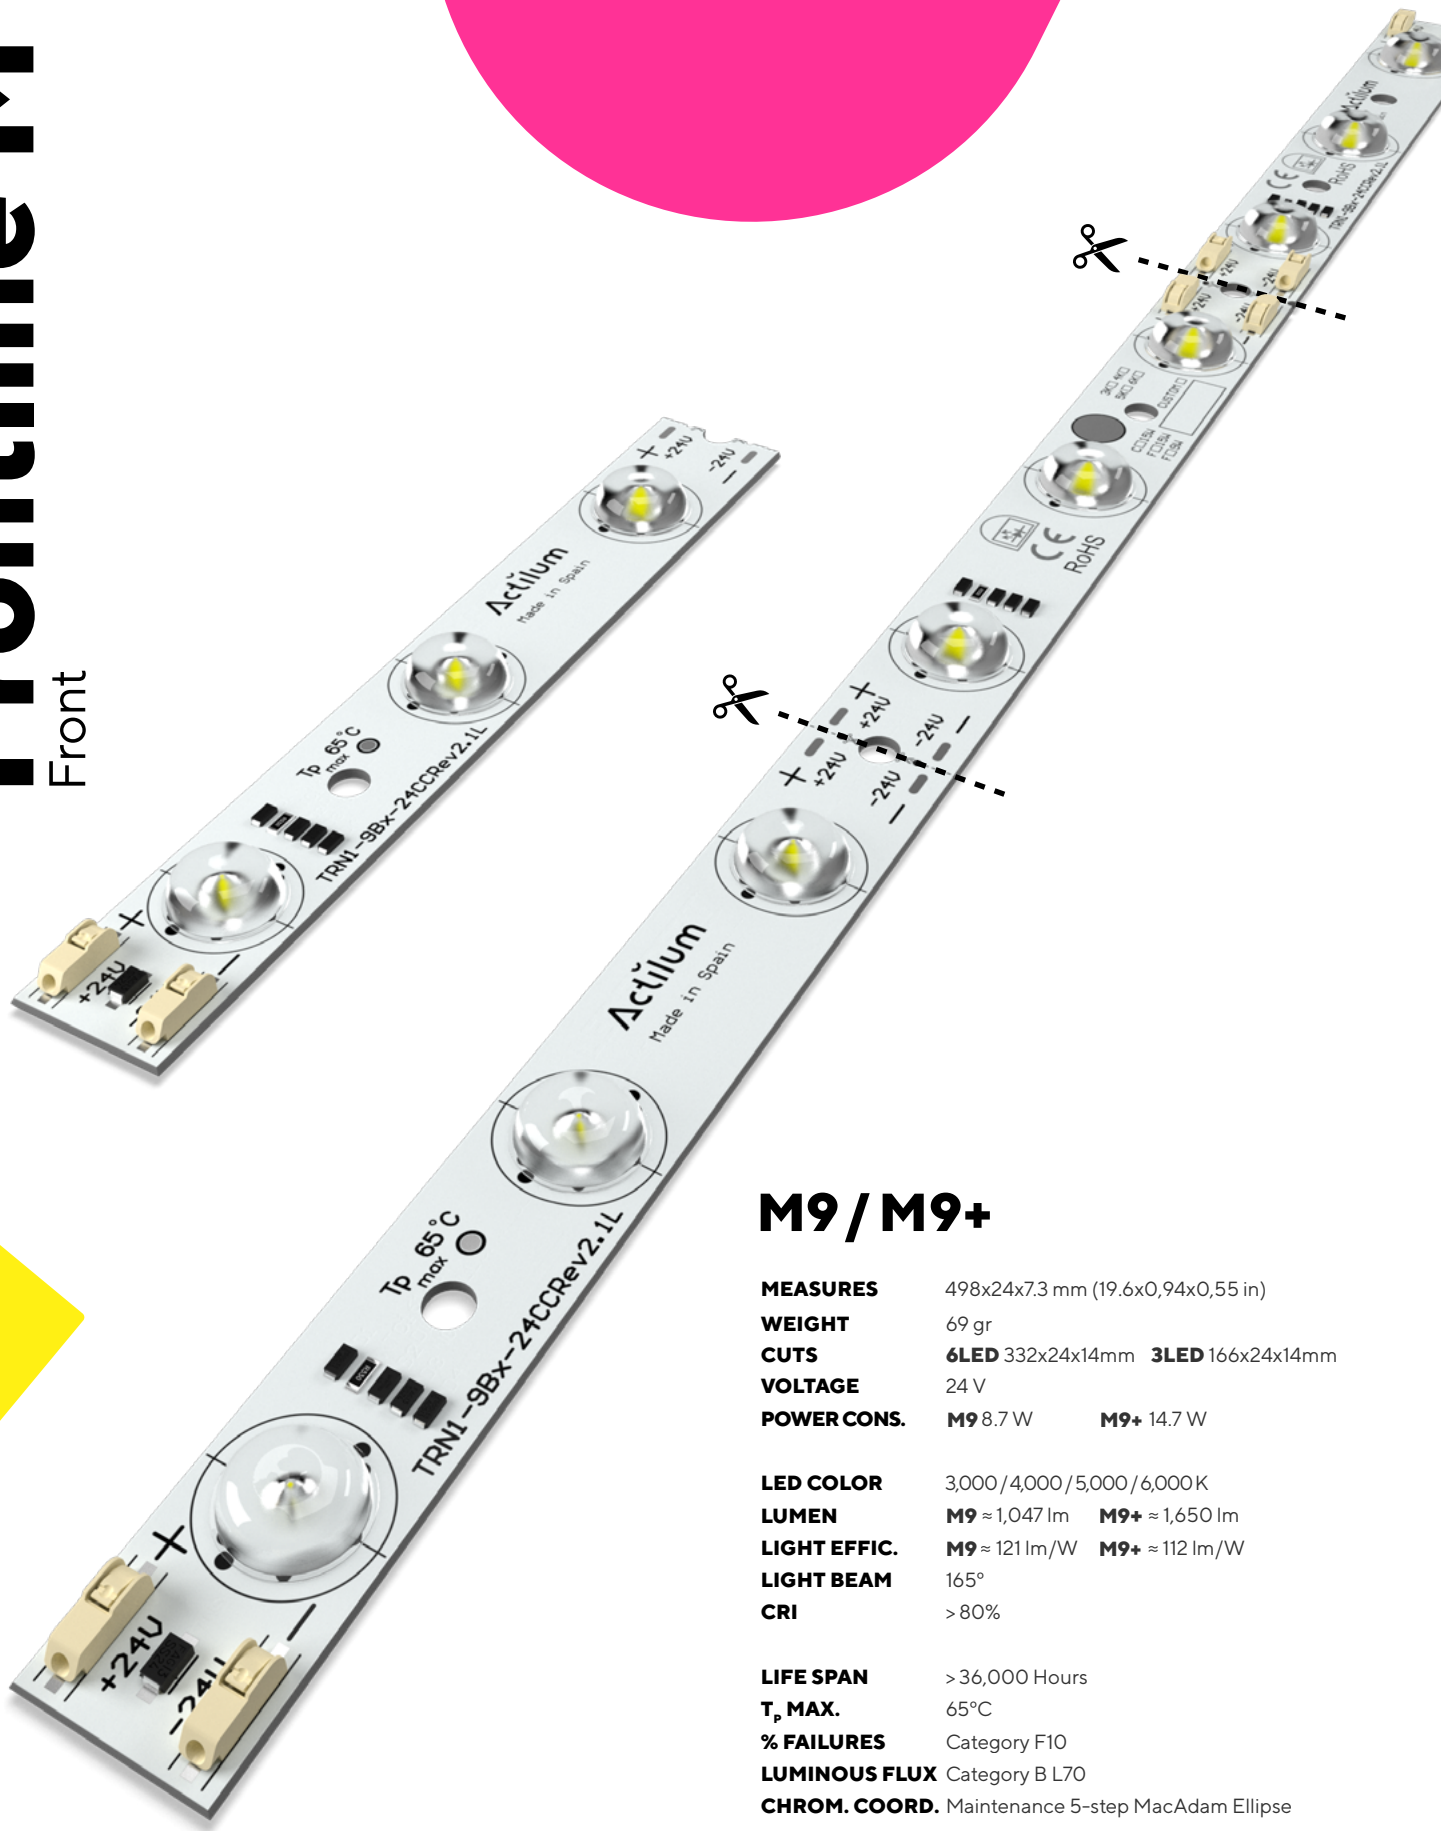

Frontline M

Front

M9 / M9+

MEASURES	498x24x7.3 mm (19.6x0,94x0,55 in)
WEIGHT	69 gr
CUTS	6LED 332x24x14mm 3LED 166x24x14mm
VOLTAGE	24 V
POWER CONS.	M9 8.7 W M9+ 14.7 W
LED COLOR	3,000 / 4,000 / 5,000 / 6,000 K
LUMEN	M9 ≈ 1,047 lm M9+ ≈ 1,650 lm
LIGHT EFFIC.	M9 ≈ 121 lm/W M9+ ≈ 112 lm/W
LIGHT BEAM	165°
CRI	> 80%
LIFE SPAN	> 36,000 Hours
T_p MAX.	65°C
% FAILURES	Category F10
LUMINOUS FLUX	Category B L70
CHROM. COORD.	Maintenance 5-step MacAdam Ellipse